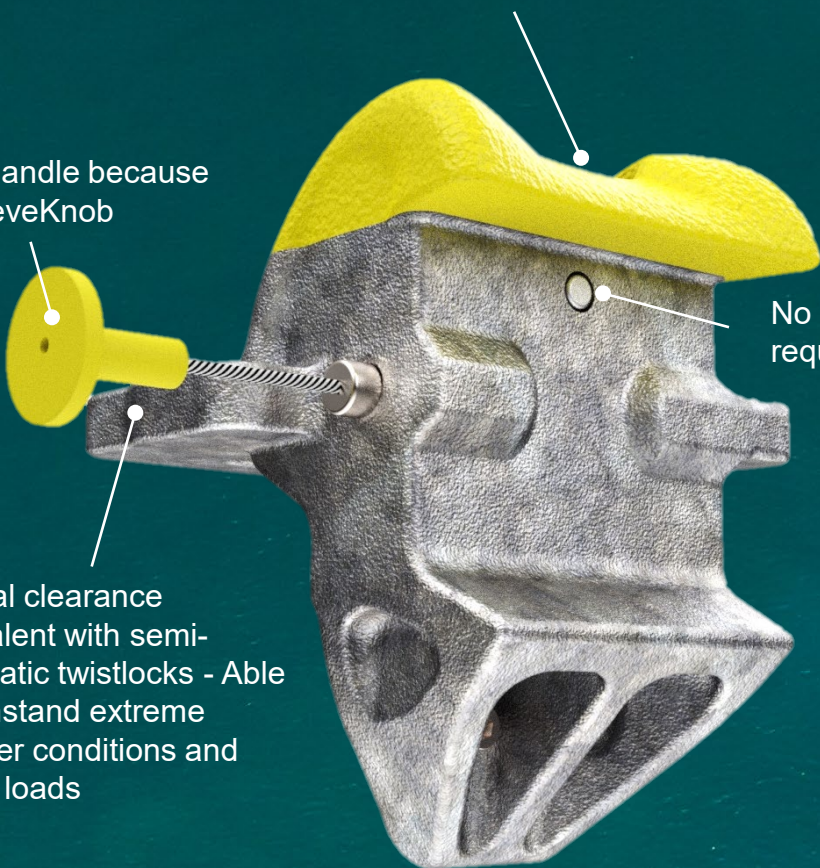

# ACV-1 "HIPPO"

Fully automatic twistlock for securing and ensuring safe and efficient handling of containers.

No fall-off during loading and discharging of containers due to handle wire driven safe mechanical securing to the corner fitting. Stevedores are accustomed to use handle wire

Easy to handle because of the SteveKnob

No greasing required

Vertical clearance equivalent with semi-automatic twistlocks - Able to withstand extreme weather conditions and heavy loads